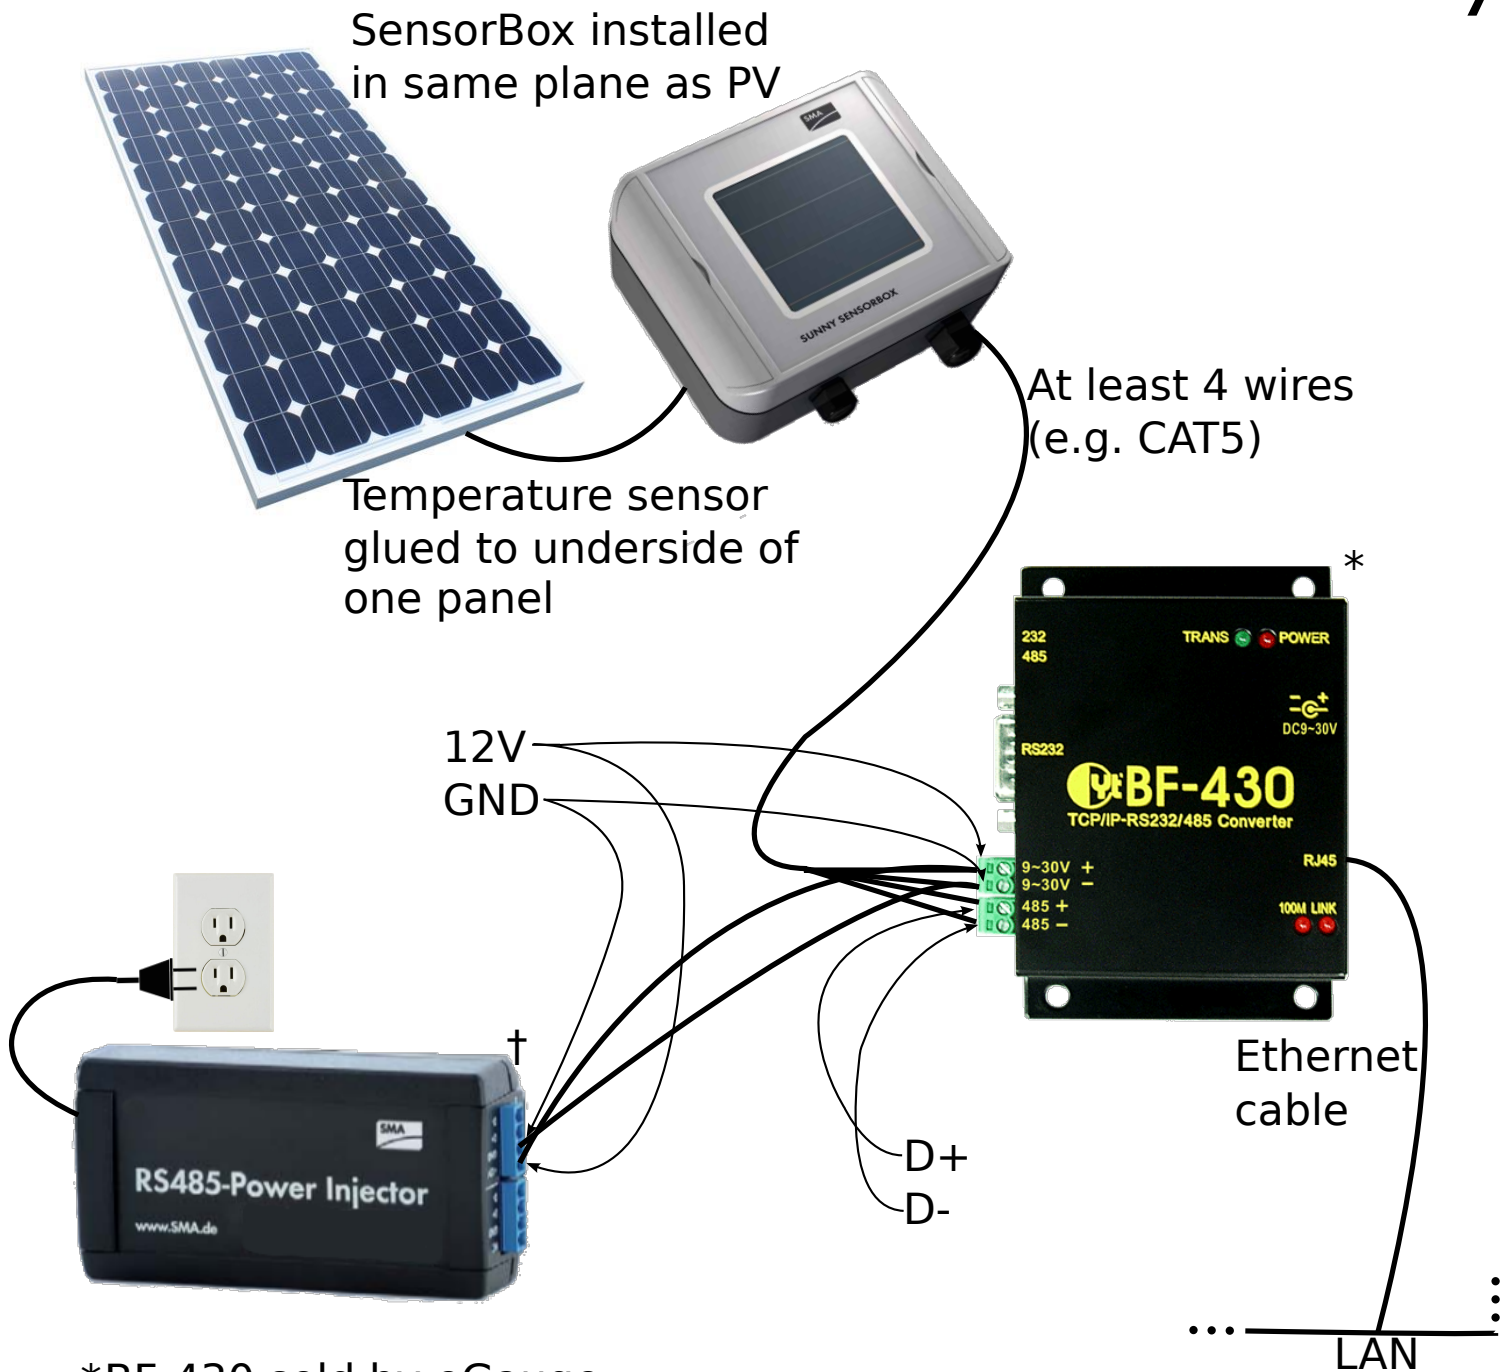

Sunny SensorBox Connectivity

*BF-430 sold by eGauge (dimensions: 67X93X22 mm)

†Power Injector comes with SunnyBox