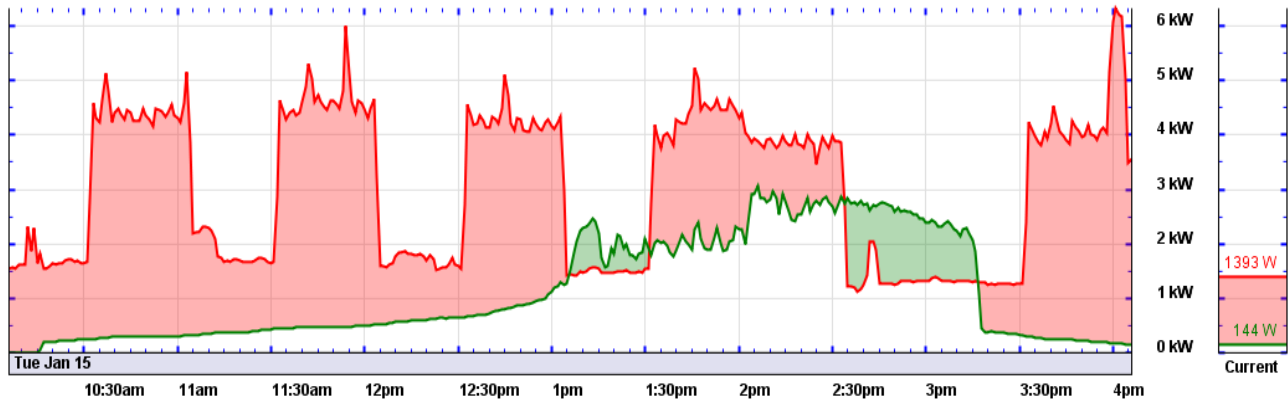

eGauge2 Energy Meter

EGauge Center

[Home](#) / [Settings](#) / [Upgrade](#) / [Help](#)

Power Consumption/Generation

Displayed time range: Tue Jan 15, 8:28 AM - Tue Jan 15, 4:06 PM

Time zoom: [Max](#) [1y](#) [31d](#) [7d](#) [4d](#) [2d](#) [1d](#) [6h](#) [1h](#)

Power zoom: [Auto](#) [200kW](#) [100kW](#) [50kW](#) [10kW](#) [5kW](#) [1kW](#) [500W](#)

Legend:
— Power consumed Energy from grid
— Power generated Energy to grid

	since Tue Jan 1, 12:00AM		Total
	Avg. Power	Energy	Energy
Consumed:	2627 W	924 kWh	13545 kWh
Generated:	425 W	149 kWh	2915 kWh

Copyright © 2007 Mosberger Consulting LLC

Measurement capacity:	
Voltage:	3 channels (85-277Vac)
Current:	12 channels
Logging capacity:	
1-minute interval:	12 months (most recent)
30-minute interval:	30 years (most recent)
Power consumption:	
eGauge main unit:	3W (typical)
HomePlug wall-adaptor:	5W
Operating temperature:	-25°C – +50°C (-13°F–122°F)
Humidity:	5% – 90%
Physical dimensions:	6.94"W x 1.88"H x 3.245"D
Weight:	250g (8.8 oz)
Enclosure:	Flame-Retardant ABS (UL 94-V0)
HomePlug reach:	Up to 40 feet

Features:

- Measures True RMS power of up to 12 circuits, such as grid supply, solar, wind, etc.
- Instant feedback: updated every second.
- Single, intuitive graph displays: total power used (red line), renewable power produced (green line), energy drawn from grid (red-shaded areas), and energy fed back to grid (green-shaded areas).
- Built-in web server: access w/compatible web-browser at <http://egaugeN.d.egauge.net/> or via configured LAN address.
- Built-in data-logging retains data for 30 years.
- Most recent 12 months recorded at 1-minute interval, rest at 30-minute intervals.
- Displays various statistics, such as average power & total energy consumed since midnight, 1st of month, 1st of year, etc.
- Suitable for any residences and commercial or industrial sites up to 3-phase/480V.
- Indoor or outdoor installation (requires suitable enclosure).